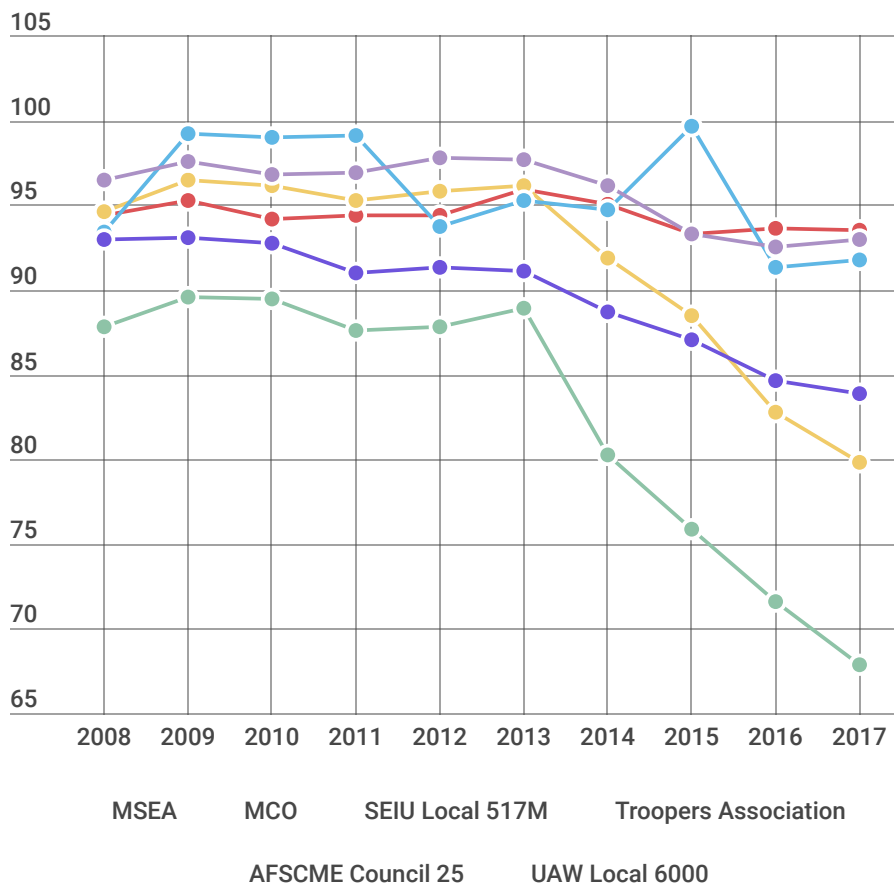

# Union membership in Michigan state government

A look at the percent of state employees covered by union contracts who also pay union dues in each of Michigan state government's six unions: the Michigan State Employees Association, the Michigan Corrections Organization, the Service Employees International Union Local 517M, the Michigan State Police Troopers Association, the American Federation of State, County & Municipal Employees Council 25, and the United Auto Workers Local 6000.